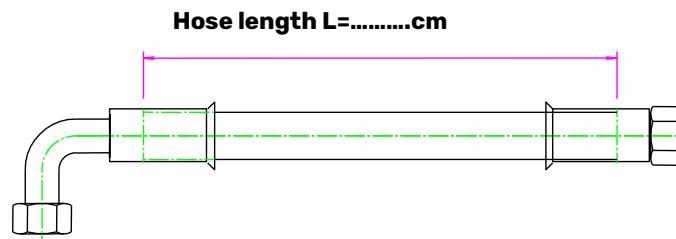

Service
Phone +31 (0)174-613 293
service@berghortimotive.com

Date :

Client :

Address:

Phone :

Give in drawing below the hose length and use coupling.
Mark also the tool size for coupling.

Mark what you need!

o Type "A"

o tool size 17*
o tool size 18/19*

o Type "B"
o tool size 17*
o tool size 18/19*

o tool size 17*
o tool size 18/19*

o Type "C"
o tool size 17*
o tool size 18/19*

o tool size 17*
o tool size 18/19*

*

Tool size 17 = M14 * 1,5
Tool size 18/19= 1/4" BSP

Send this paper to Berg Hortimotive.