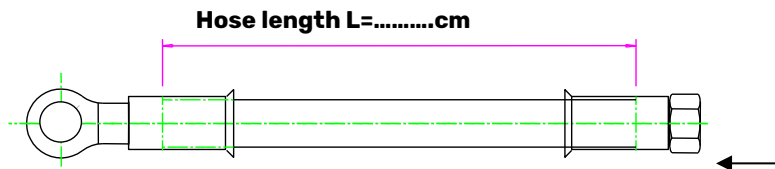

Service
Phone +31 (0)174-613 293
service@berghortimotive.com

Date :

Client :

Address:

Phone :

Give in drawing below the hose length and use coupling.
Mark also the tool size for coupling.

Mark what you need!

o Type "A"

o tool size 17*
o tool size 18/19*

o Type "B"
o tool size 17*
o tool size 18/19*

o tool size 17*
o tool size 18/19*

o Type "C"
o tool size 17*
o tool size 18/19*

o tool size 17*
o tool size 18/19*

*

Tool size 17 = M14 * 1,5
Tool size 18/19= 1/4" BSP

Send this paper to Berg Hortimotive.